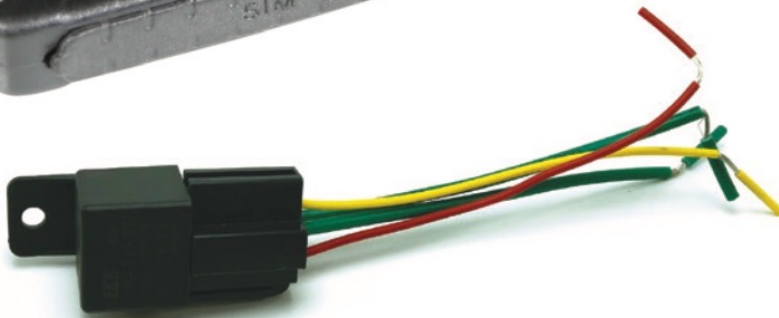

## Product Box Contents

1x Tracker Device

1x Immobiliser  
Relay + Wiring  
Harness (optional  
to install)

1x Main Power  
Harness with  
Inline Fuse

1x Adhesive Pad  
for mounting

1x Product User Manual