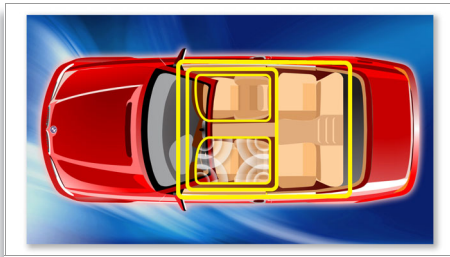

PHILIPS
sense and simplicity

Highlights

Music Zone

Philips' innovative Music Zone technology lets the driver and the passengers enjoy their music with more vivid spatial effect, just as the artist intended it to be heard. Users can easily switch the music listening zones from the driver to the passengers and back again to get the best sonic focus in the car. A dedicated zone control button provides three pre-defined settings - Left, Right and Front (and All) - so you can best match your listening needs easily and dynamically alone or with your passengers.