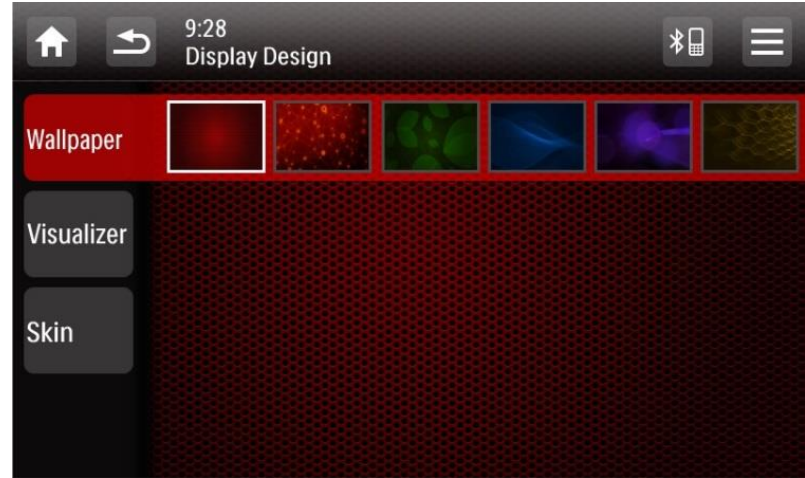

Improvement highlight (More selection for Wallpaper, Visualizer and skin)

Full sets of wallpaper, visualizer and skin are available for consumer to choose from for matching her personal lifestyle and car interior design.