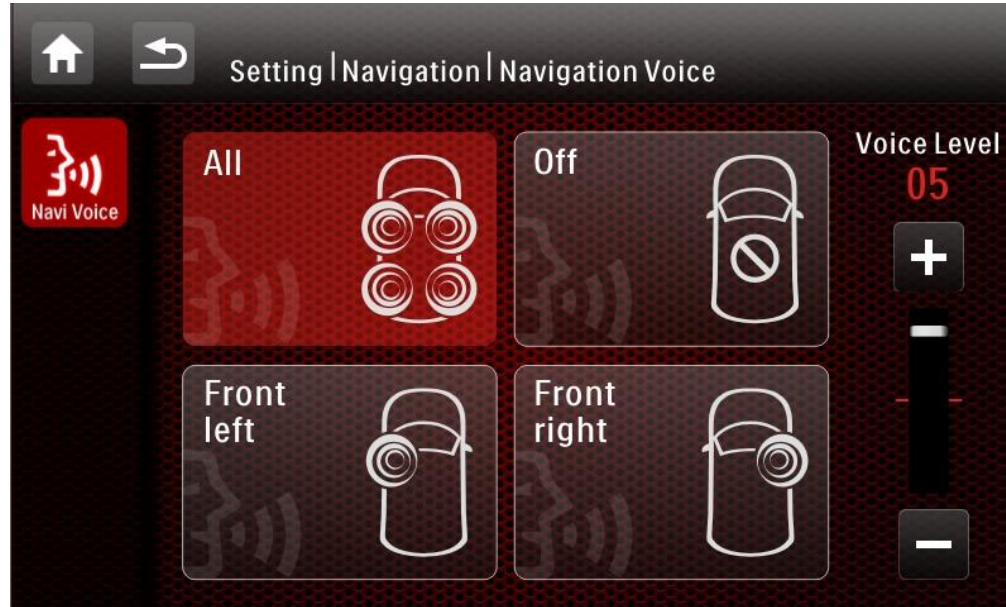

Navigation

- Navigation system: Built-in
- Antenna: Included
- Compatible map solution: NNG iGO Primo

iPod compatibility

- Compatible with: iPod, iPod classic, iPod nano, iPod touch

iPhone compatibility

- Compatible with: iPhone, iPhone 3G, iPhone 3GS, iPhone 4, iPhone4s, iPhone5

Accessories

- Remote control: Slim remote with battery
- User Manual: English, Traditional Chinese, Simplified Chinese
- Quick start guide: English, Traditional Chinese, Simplified Chinese

Power

- Power supply: 12V DC

Dimensions

- Product dimensions (W x H x D): TBC
- Chassis: 1 Din

Key Features and version overview

Model	CID2780	CED2000
Sound features	Full Sound , DBB, Music Zone	Full Sound , Max Sound, Music Zone
Tuner	Yes (world band w/RDS)	Yes (world band w/RDS) Enhanced user interface
LCD	6.2" WVGA	6.2" WVGA
DVD, DVD+/-RW, CD, CD-R/RW playback	√	√
DivX playback	√	√
USB direct	√	√
IPOD/IPHONE (USB)	√	√
SDHC	√	√
Navigation	Built-in (Papago)	Built-in (NNG iGO & Careland) Navigation voice output channel selectable
Bluetooth	√	√
Phonebook	√	√ (4000 records with alphabetic search function)
Analog AV-in	√	√
Rear camera mode	√	√
Pre-out	F,R,Sub (2.0V)	F,R,Sub (2.5V)
Dual Zone/Dual Play	Dual Zone (DVD only)	Dual Zone (DVD, USB, SDHC accessible in rear zone)
Panel type	Fixed	Fixed
Power	50Wx4 (24W RMS)	50Wx4 (24W RMS)
5.1ch	√	4ch
UI	2x wallpapers	6x wallpapers, 6x animation background, 6x skin, demo mode
Styling	Chrome button, trim plate, White illumination	Chrome button, trim plate, White illumination
Multi-languages UI	English, Simplified Chinese, Traditional chinese	English, Russian, Chinese, Spanish, Hebrew, Italian, Dutch, France, German
Remote control	* 3 rd party navigation box is required. √	√

Improvement highlight (Navigation voice output channel selectable)

Navigation voice can be selected to output to all speakers or front left or right speaker for providing an uninterrupted entertainment environment in rear seats. Voice level control is also provided.