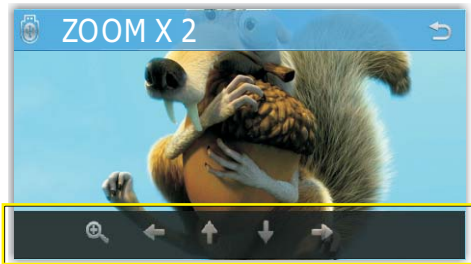

AV MEDIA

Viewing the photo

When zoom x2,x4,x8 will pop up the arrow button to move the photo.