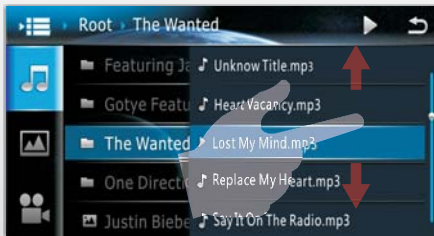

## Playing the music

Swipe drag to  
PLAYBACK TIME

Tap direct go  
PLAYBACK TIME

Swipe UP/DOWN

Tap REPEAT / RANDOM

Tap PLAY / PAUSE

QUICK BROWSER

Operation steps:

1. Connect the desire playback device(USB/SD) to the USB or SD socket.
2. Access to HOME, then tap the desire playback device(USB/SD).
3. Playback starts.

TIPS