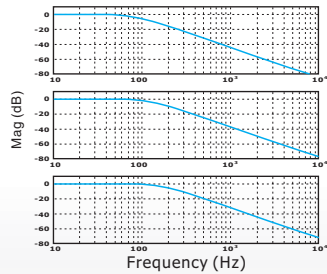

### SUB-WOOFER settings

### Low Pass Filter Transfer Function

80 Hz

120 Hz

160 Hz