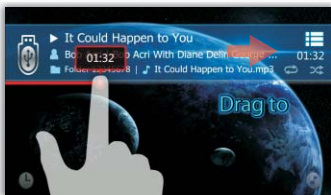

## Basic operations

Access to HOME

Access to CLOCK / WIDGETS

Pop up the AUDIO CONTROL

Direct to PLAYBACK TIME

Swipe for DRAG TO

Swipe left/right for UP/DOWN

Rotate for VOLUME adjust