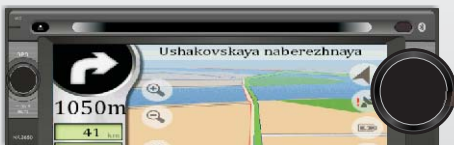

## Navigation settings

Set the navigation program path

Navigation Voice Output

Select the voice output from the desire speaker location

Navigation Voice scale Level

Adjust the voice level scale between playback sound