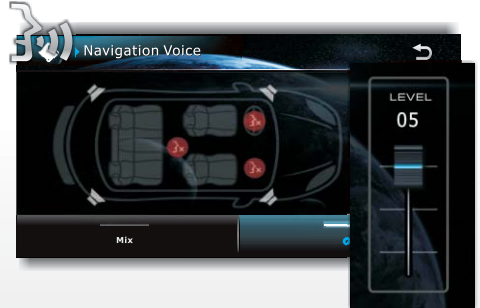

## Navigation settings

Set the navigation program path

Navigation Voice Output

Select the voice output from the desire speaker location

Navigation Voice scale Level

Adjust the voice level scale between playback sound

While GPS Navigation is running, rotate this knob can adjust the voice gain level.