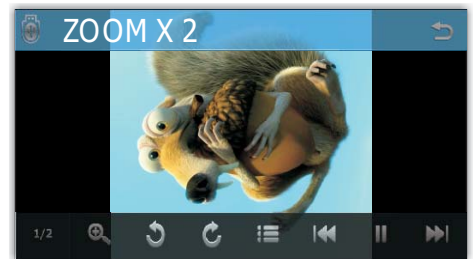

Rotate function only can support for original size photo.

	Rotate left
	Rotate right
	Move left the zooming frame
	Move up the zooming frame
	Move down the zooming frame
	Move right the zooming frame