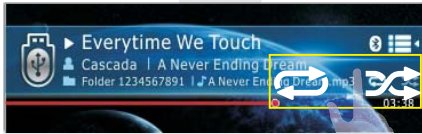

## Playing the music

Swipe drag to  
PLAYBACK TIME

Tap direct go  
PLAYBACK TIME

Swipe UP/DOWN

Tap REPEAT / RANDOM

Tap PLAY / PAUSE

QUICK BROWSER

Operation steps: