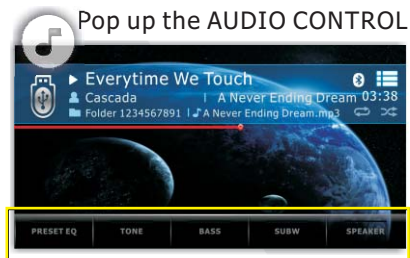

## Basic operations

Access to HOME

Access to CLOCK / WIDGETS

Pop up the AUDIO CONTROL

Direct to PLAYBACK TIME

Swipe for DRAG TO

Swipe left/right for UP/DOWN

Rotate for VOLUME adjust