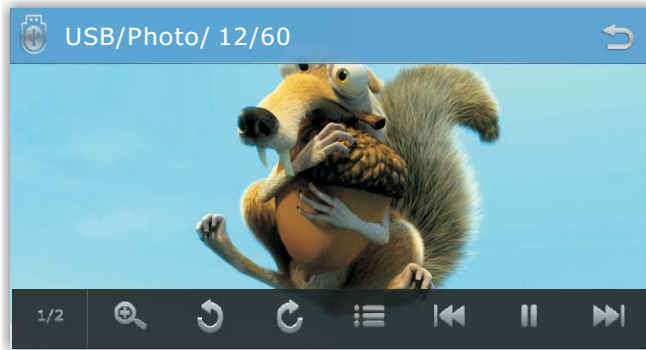

AV MEDIA

Viewing the photo

When zoom x2,x4,x8 will pop up the arrow button to move the photo.