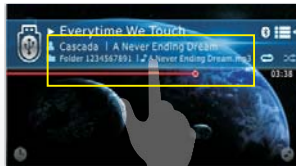

## Playing the music

Swipe drag to  
PLAYBACK TIME

Tap direct go  
PLAYBACK TIME

Swipe UP/DOWN

Tap REPEAT / RANDOM

Tap PLAY / PAUSE

QUICK BROWSER

Operation steps:

1. Connect the desire playback device(USB/SD) to the USB or SD socket.
2. Access to HOME, then tap the desire playback device(USB/SD).
3. Playback starts.

TIPS