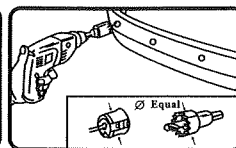

Plug the sensor into the hole