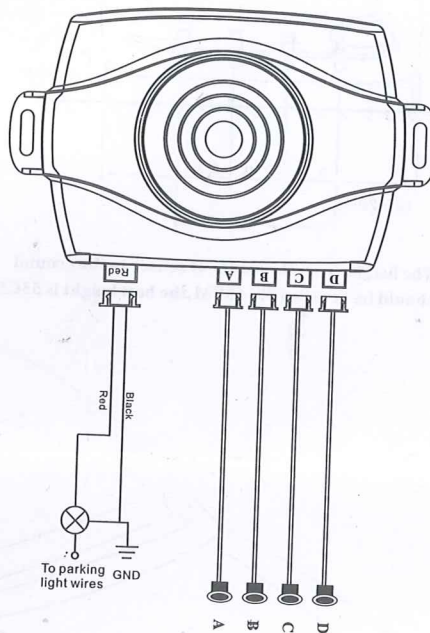

40109600200

GR4 Wiring Diagram

Technical Assistance:

If you need assistance setting up or using your Gator product now or in the future, call

Gator Support. Australia

TEL: 03 - 8587 8808

Sensor Installation

The height from the center of sensor to the ground should be between 50~65CM, the best height is 55CM

Please install correctly according to the above picture to avoid wrong warning.

Please make sure the diameter of the drill is the same as the sensor before drilling

Plug the sensor into the hole

If installation tape is unavailable, please clip the edge of sensor as picture shown