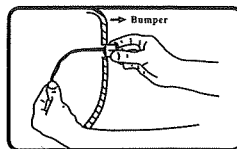

Plug the sensor into the hole