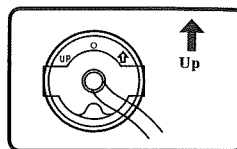

Plug the sensor into the hole