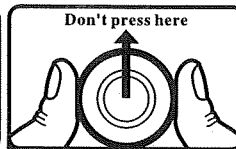

Sensor Installation

The height from the center of sensor to the ground should be between 50~65CM, the best height is 55CM

Plug the sensor into the hole