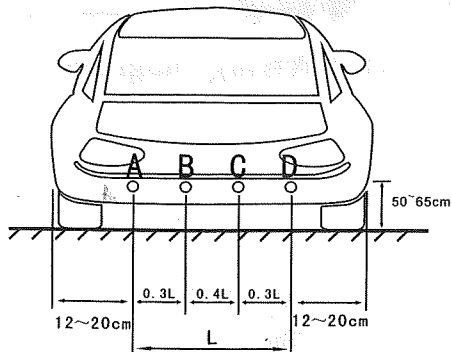

Sensor Installation

The height from the center of sensor to the ground should be between 50~65CM, the best height is 55CM