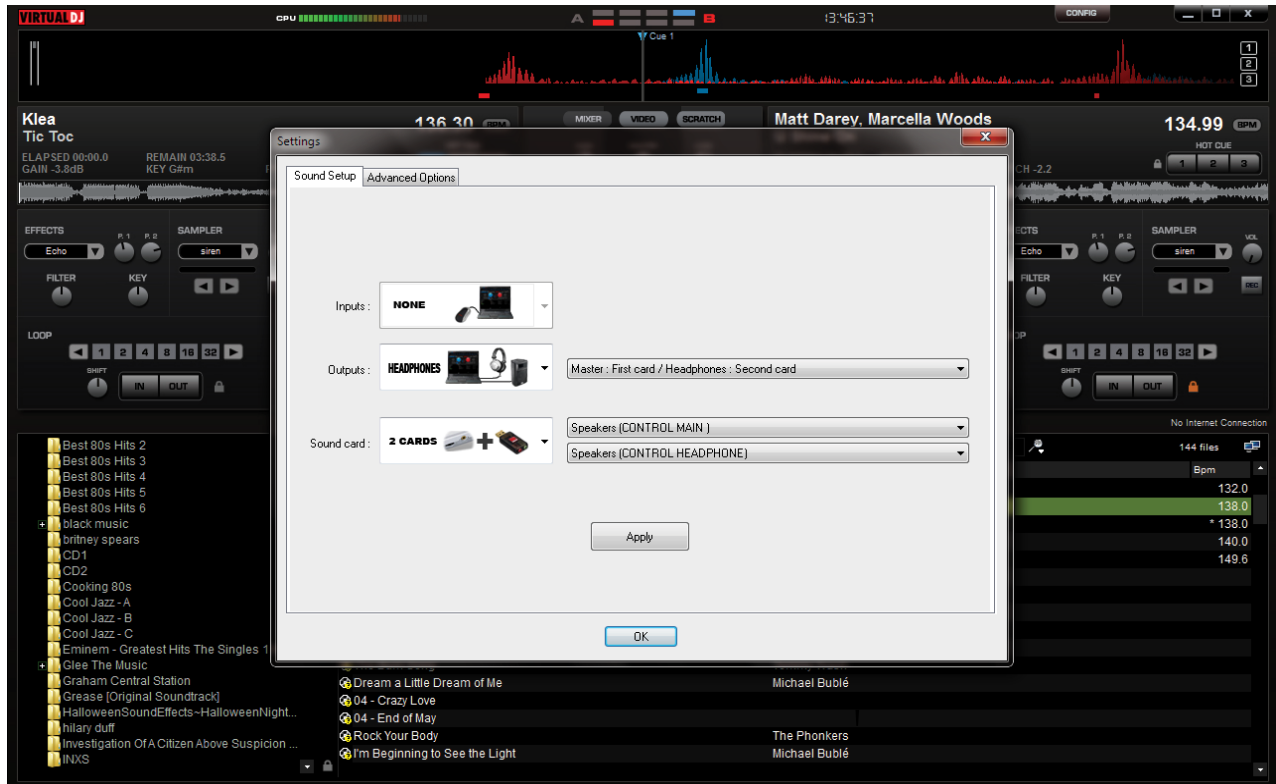

PLEASE NOTE

You **MUST** connect USB cable from the mixer desk to the laptop in order to setup these settings first.

Config Settings for Virtual DJ LE For **WINDOWS** System

Config Settings for Virtual DJ EL for Apple **MAC** System