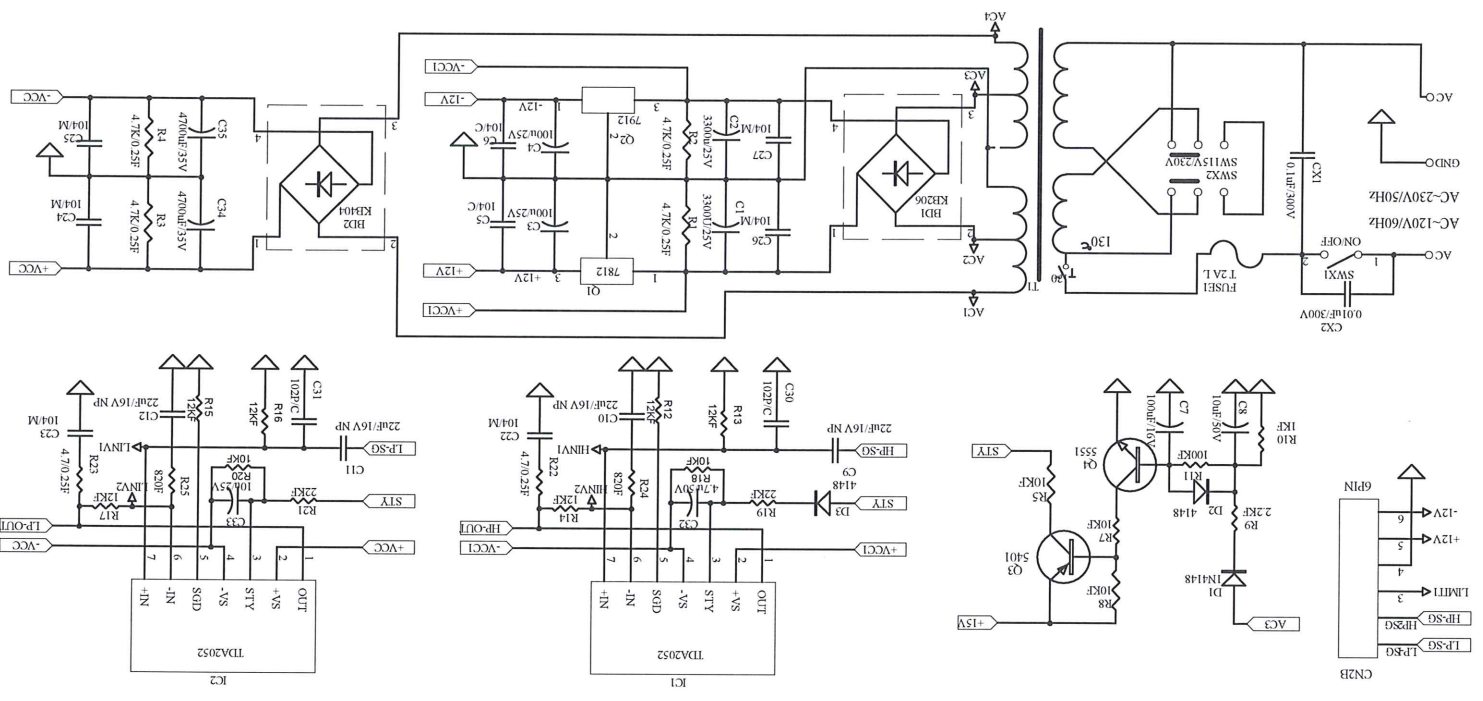

ALH 52-60

APPROVED BY:	CHECKED BY:	PRODUCT MODE: M505-AMP
DATE: 2007/03/23	DRAWN BY:	

Property of TDJ Australia

Property of TDJ Australia

APPROVED BY:

CHECKED BY:

DRAWN BY:

PRODUCT MODE: M505-PRE