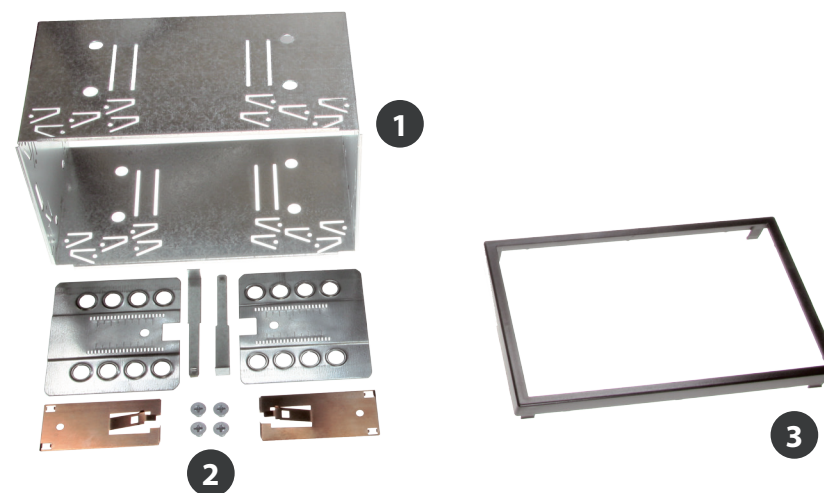

Compatible with these double DIN devices

Double DIN Navigation

Double DIN Kit contents

- (1) Metal Frame
- (2) Installation Kit
- (3) Trim Frame

*All installation work must be performed by a qualified professional installer only.
The manufacturer / dealer is not liable for any kind of incidental or indirect damages.*